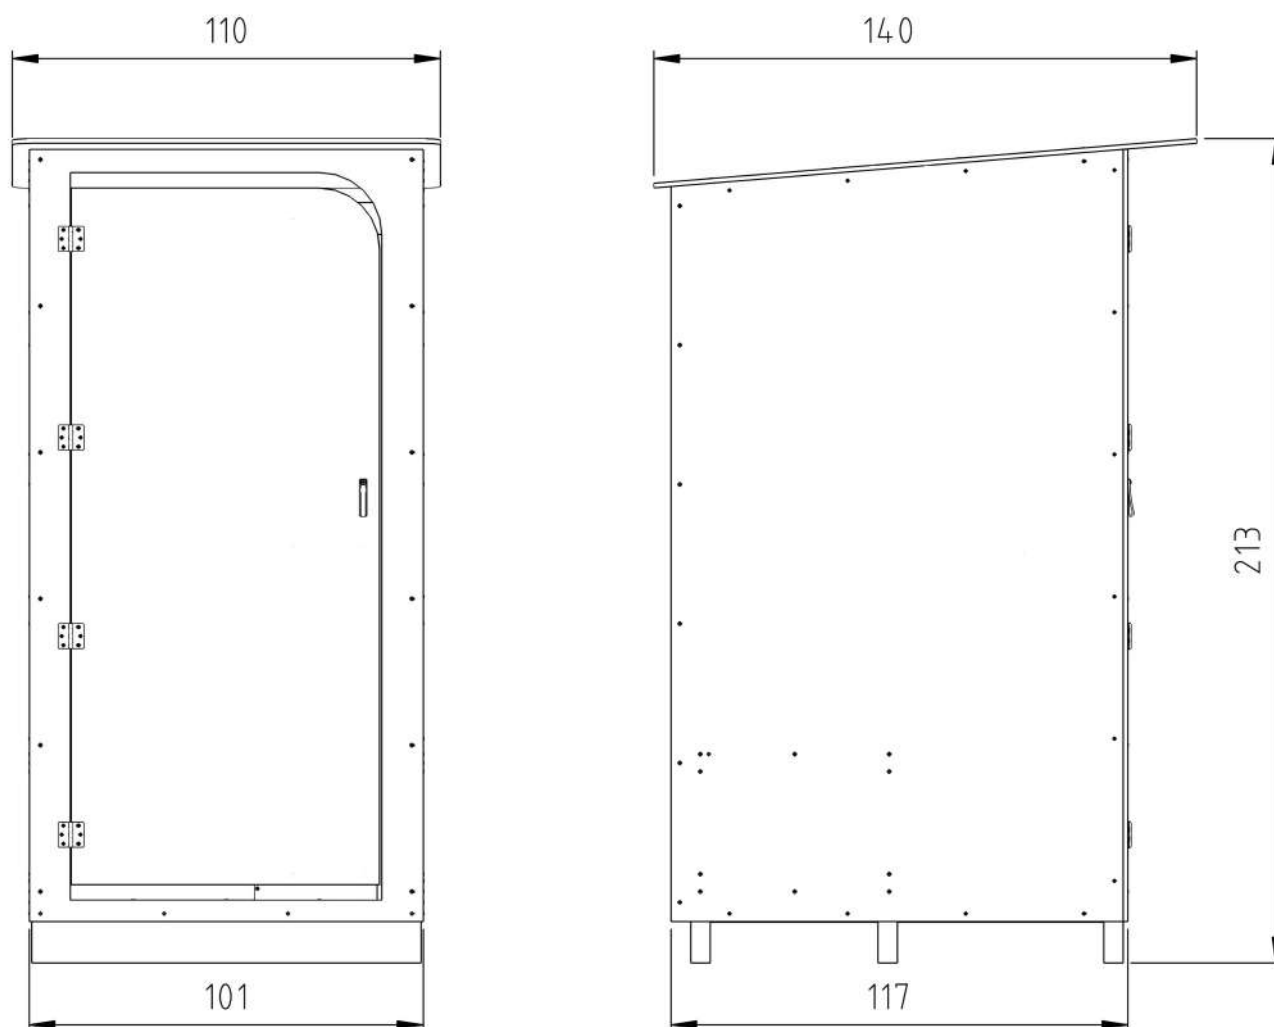

Data Sheet

As of 08/2021

Technical Data

• Dim. (LxWxH)	140x110x213 cm	• Rooflight	Yes
• Tank Volume	30 liters	• Lighting	no/optional
• Weight	114 Kg	• Ventilation	Chimney effect
• Material	Wood ^[1]	• Seat Height	approx. 44 cm
• Color	Auro Hellbraun Nr. 160		

^[1] Film faced plywood, thickness 12/21 mm / birch plywood, thickness 6/12 mm / spruce beam 45x45/50x150 mm;

Data Sheet

As of 08/2021

Features

• 1 Bucket	30 liters, sufficient for approx. 75 uses ^[3]
• Toilet Seat	With soft-close mechanism
• Lockable Door	Lockable for the inside with a bolt
• Sawdust Container	Capacity: 85 liters
• Toilet Paper Holder	